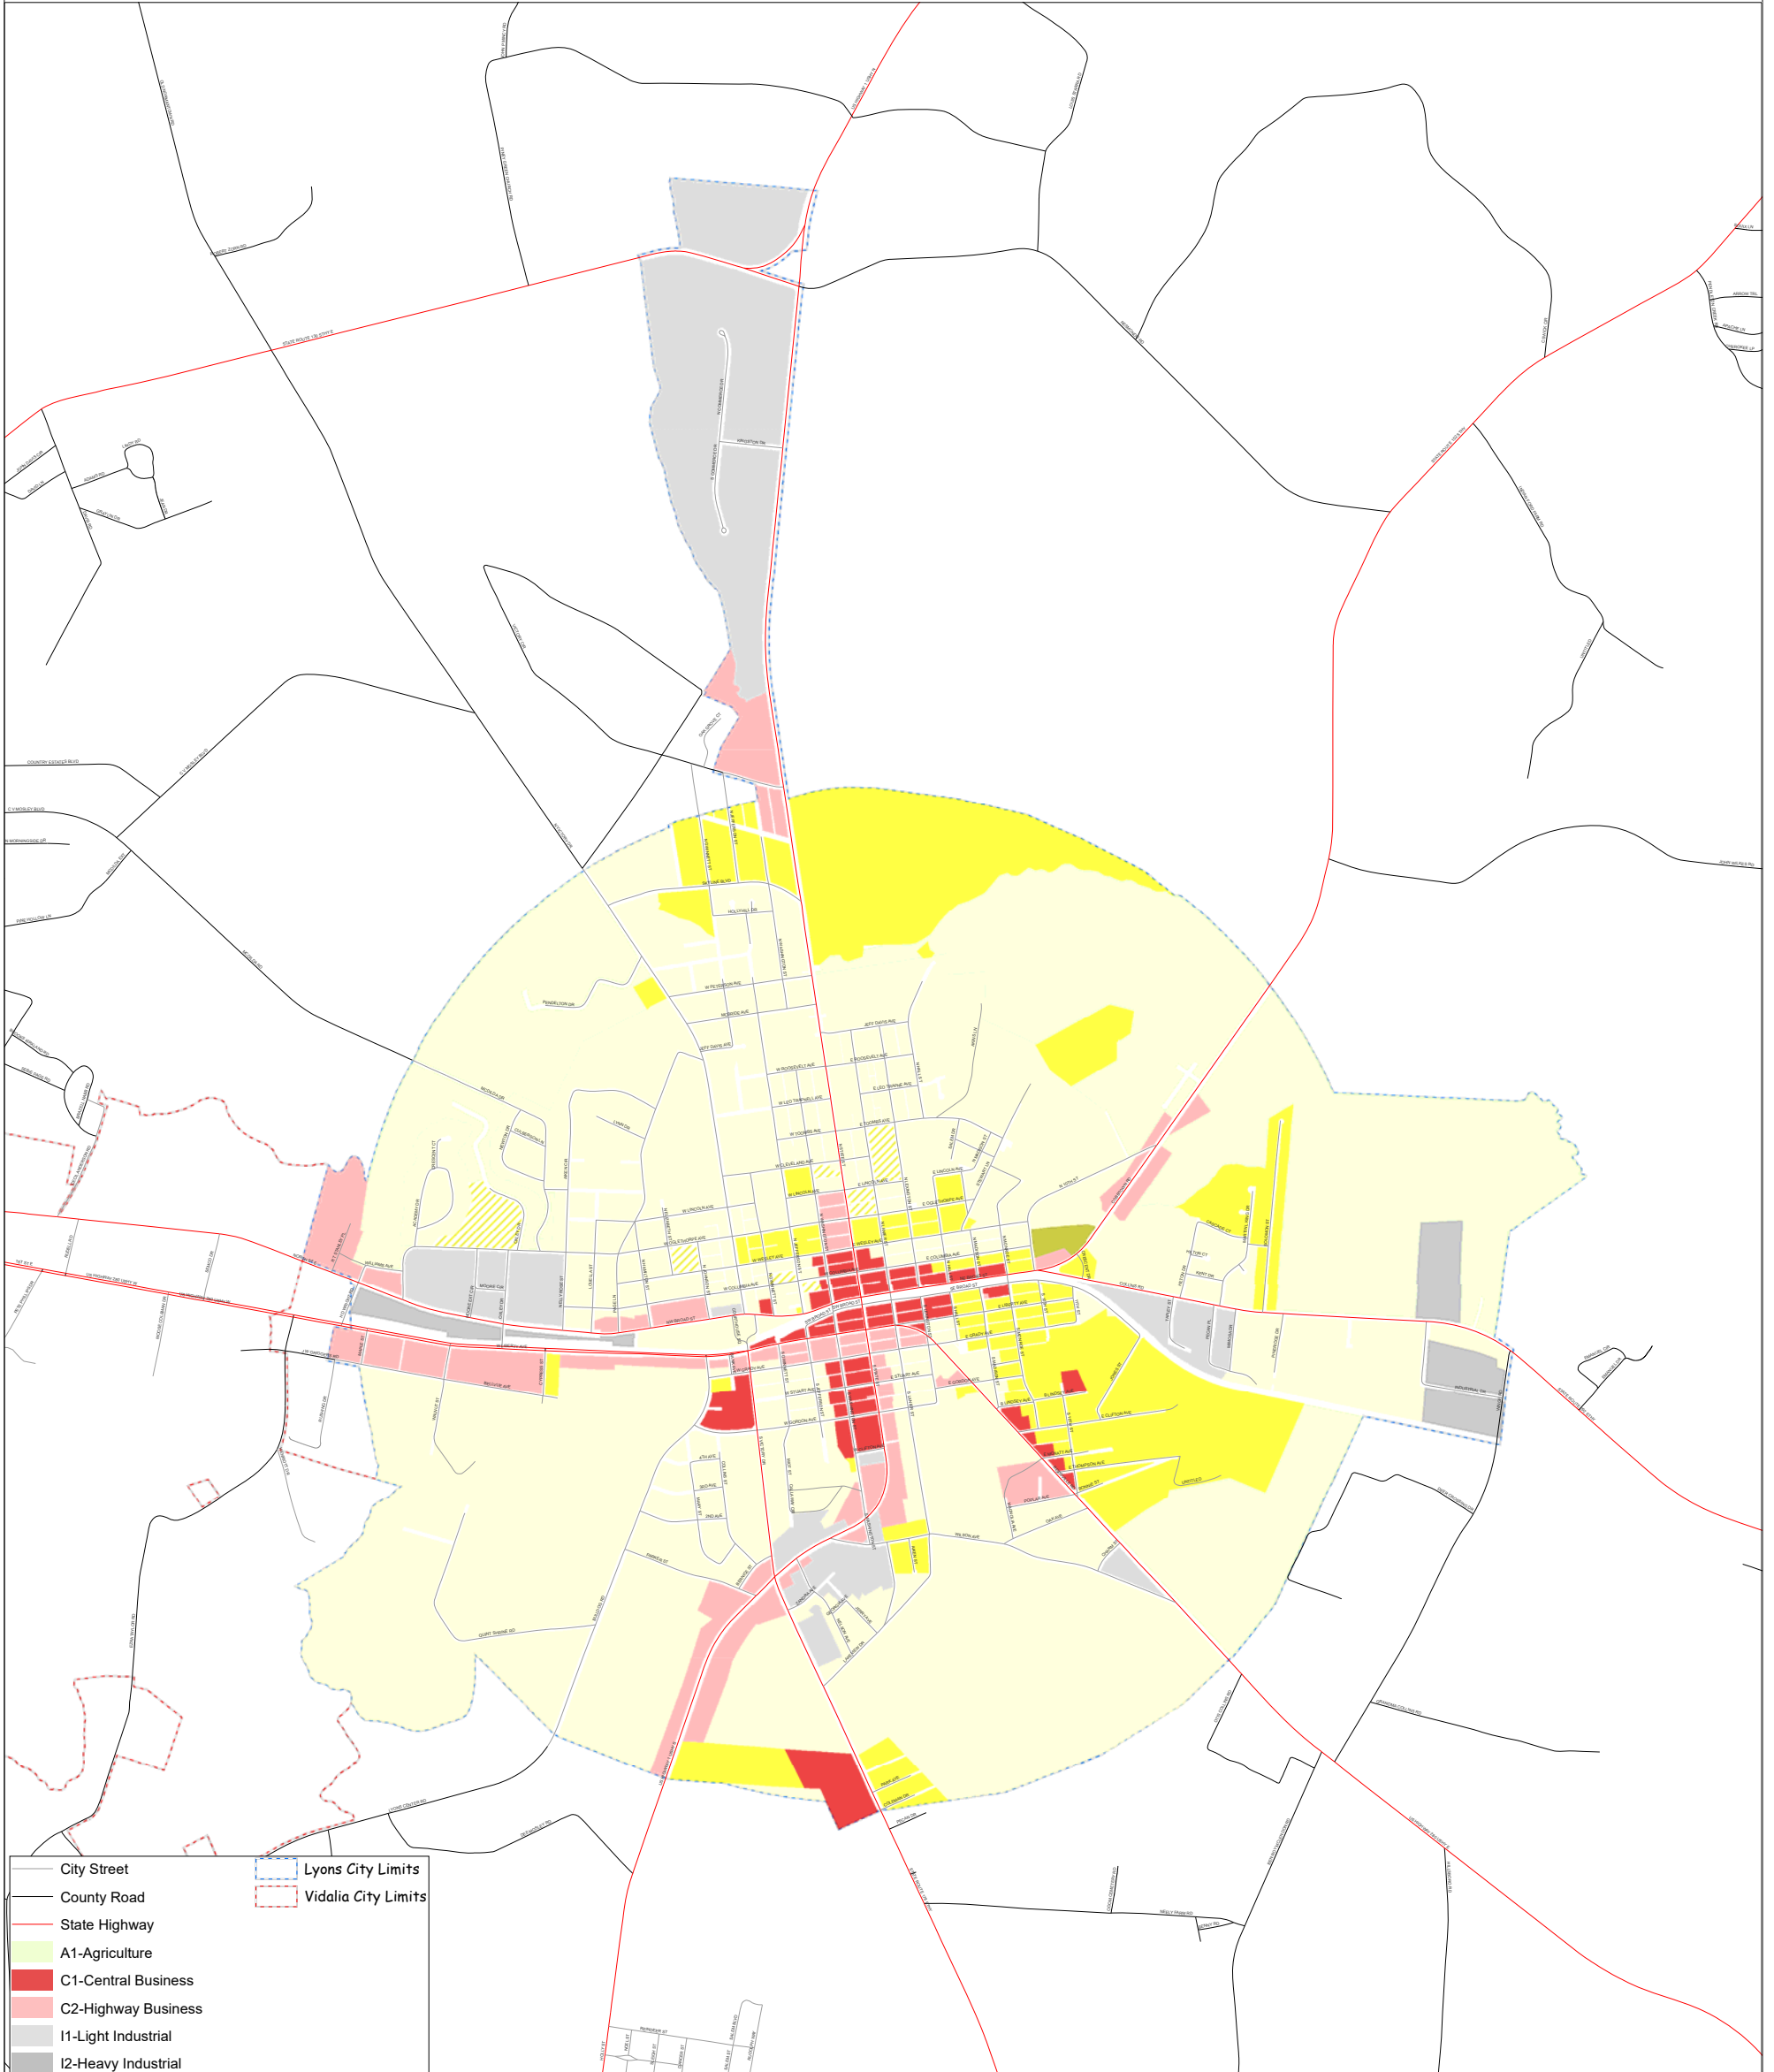

City of Lyons

- | | |
|------------------------------|---------------------|
| City Street | Lyons City Limits |
| County Road | Vidalia City Limits |
| State Highway | |
| A1-Agriculture | |
| C1-Central Business | |
| C2-Highway Business | |
| I1-Light Industrial | |
| I2-Heavy Industrial | |
| R1-Single Family Residential | |
| R2-Multi-Family Residential | |
| R2A-Multi-Family Residential | |
| R3-Multi-Family Residential | |

0 1,550 3,100 6,200 Feet